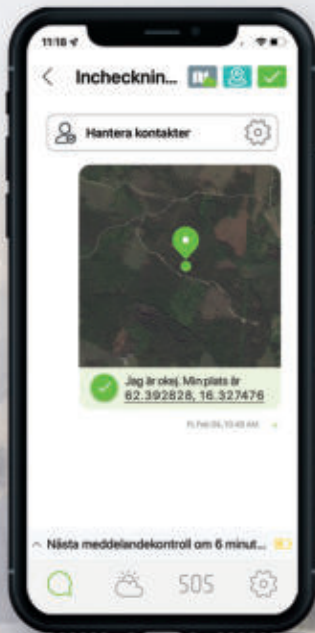

Connectivity

- **Iridium** satellite network
- **Global Navigation Satellite System:** GPS, GLONASS
- **Connects to the app via Bluetooth LE** (one connected user at a time at a range of up to 50 m (164 ft))

ZOLEO Mobile App

available in multiple languages

Our free app* is the key to all of the awesome global messaging and safety features of ZOLEO.

Messaging

SOS Alerting

Check-in

Weather

Medical Assist
24/7 access to
non-emergency
medical advice

Share Your Location

Let others know where you are with these standard features:

Share your GPS coordinates in a message

Automatically include your GPS coordinates with check-in messages (optional)

Share the last reported location or breadcrumb trail of selected devices using a secure Share Map URL

Location Share+ (Add-on subscription)

Location Share+ enables ZOLEO users to automatically share their location with their check-in contacts, on a user-selected interval from every 6 minutes to 4 hours. Recipients will be able to use the free ZOLEO app to view the current location and breadcrumb trail on a map. ZOLEO users can start/stop location sharing any time, and also download maps for use offline. **Location Share+ is an optional add-on subscription* that includes unlimited check-in and location share messages.**