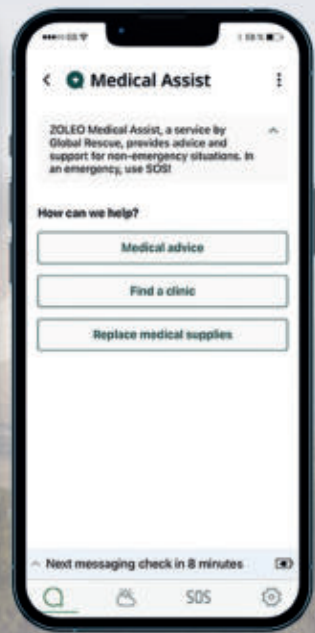

Connectivity

- **Iridium** satellite network
- **Global Navigation Satellite System:** GPS, GLONASS
- **Connects to the app via Bluetooth LE** (one connected user at a time at a range of up to 50 m (164 ft))

ZOLEO Mobile App

available in multiple languages

Our free app* is the key to all of the awesome global messaging and safety features of ZOLEO.

Messaging

SOS Alerting

Check-in

Weather

Medical Assist
24/7 access to
non-emergency
medical advice

Share Your Location

Let others know where you are with these standard features:

Share your GPS coordinates in a message

Automatically include your GPS coordinates with check-in messages (optional)

Share the last reported location or breadcrumb trail of selected devices using a secure Share Map URL

Location Share+ (Add-on subscription)

Location Share+ enables ZOLEO users to automatically share their location with their check-in contacts, on a user-selected interval from every 6 minutes to 4 hours. Recipients will be able to use the free ZOLEO app to view the current location and breadcrumb trail on a map. ZOLEO users can start/stop location sharing any time, and also download maps for use offline. **Location Share+ is an optional add-on subscription* that includes unlimited check-in and location share messages.**