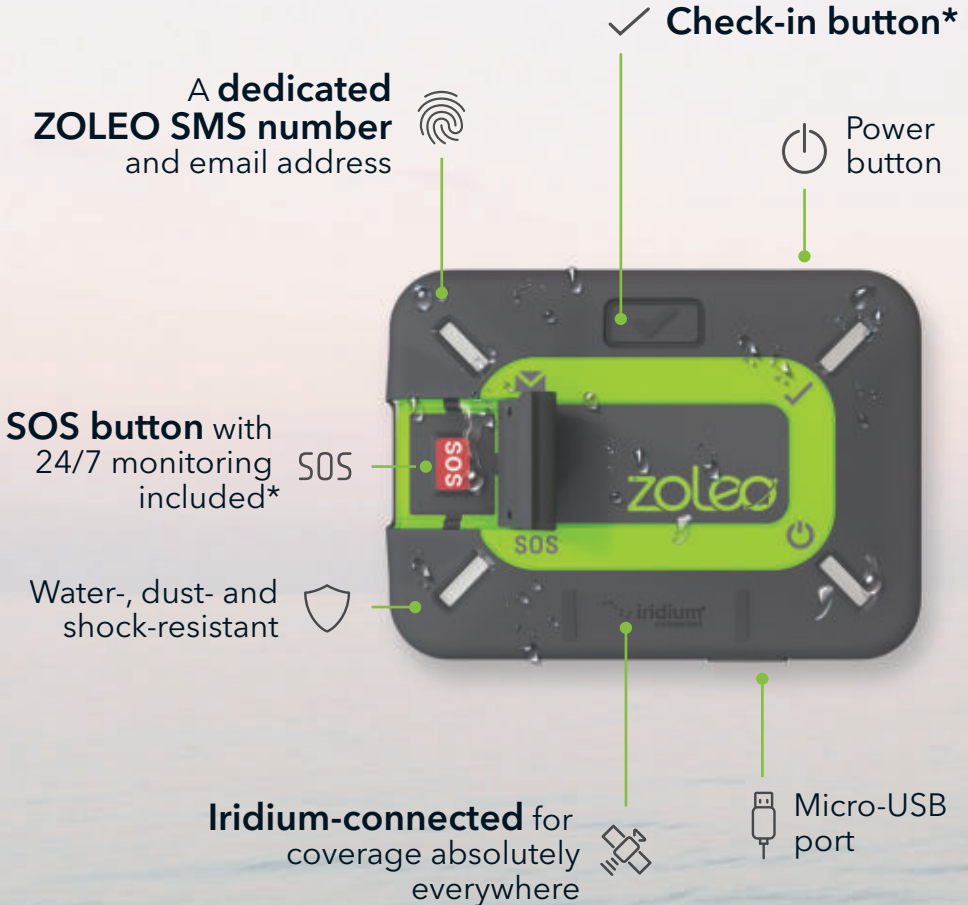

Safety Features for Peace of Mind

Wherever you go, you'll have access to SOS alerting, check-in and weather forecasts. That's added peace of mind for you and for everyone waiting at home.

How does SOS work?

Your SOS alert and GPS coordinates will be sent to Global Rescue, our professional 24/7 emergency monitoring partner. Global Rescue will respond to your emergency and dispatch help to your location. Plus, you'll be able to use our free app to exchange messages throughout! And if your situation changes, you can cancel the SOS via the ZOLEO device or app.

TIP: ZOLEO also includes Medical Assist, 24/7 access to non-emergency medical advice via the free ZOLEO Mobile app.

Getting to Know ZOLEO

Compact and durable, ZOLEO has a long-lasting battery and superior water-resistance. You can count on it wherever you go.

*SOS and check-in work directly from the device, or via the ZOLEO App.

Additional Specs

Physical

- **Weight:** 150 g (5.3 oz)
- **IP68:** dust- and water-resistant (to 1.5 m (4.9 ft) for 30 min.)
- **Power input:** Micro-USB Type B connector
- **Audible alerts**
- **Shock-resistant:** MIL-STD 810G
- **Size (L x W x D):** 9.1 x 6.6 x 2.7 cm (3.58 x 2.6 x 1.06 in)
- **Covered SOS button** prevents false alarms (also cancellable)
- **Internal GPS chip**, location-aware (accurate to 2.5 m (8.2 ft))
- **LEDs for:** messages, SOS, check-in and power